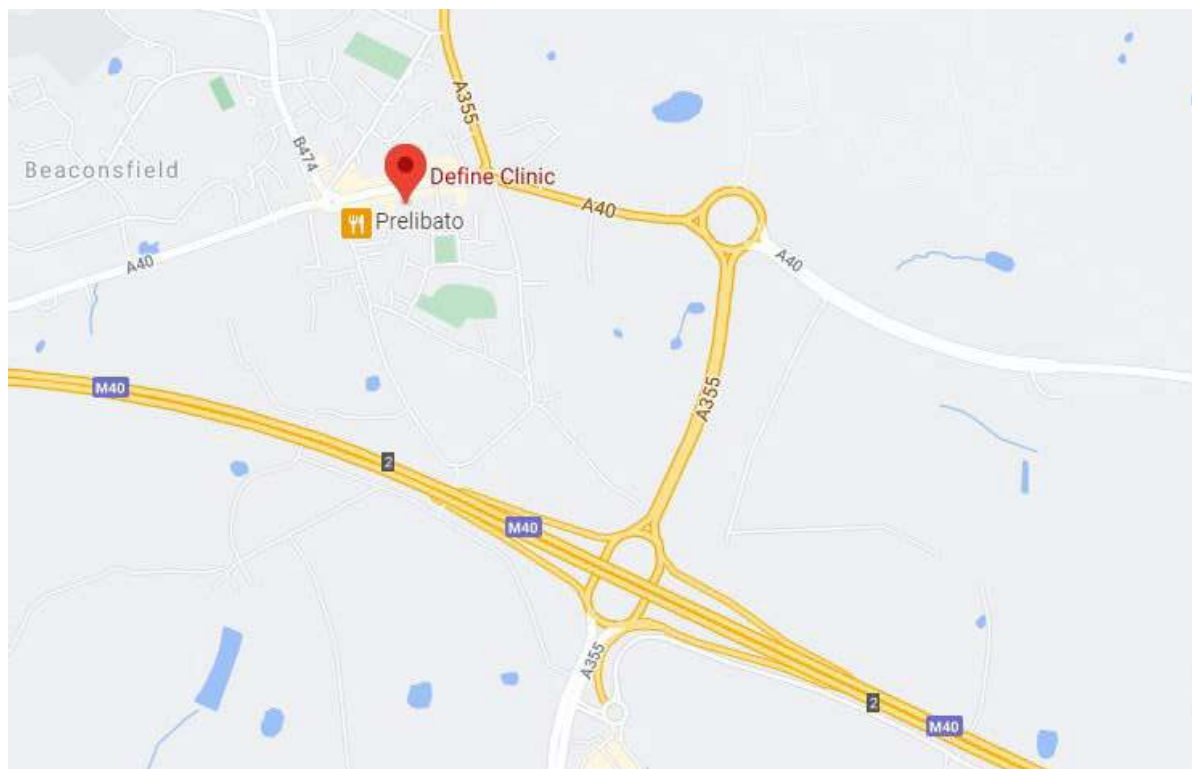

LCRH at The Define Clinic, Wendover House, London End, Beaconsfield, HP9 2JH

FREE patient parking through the arch (see green arrow). Watch your mirrors! Its quite a narrow arch.

Free Patient Parking through the arch